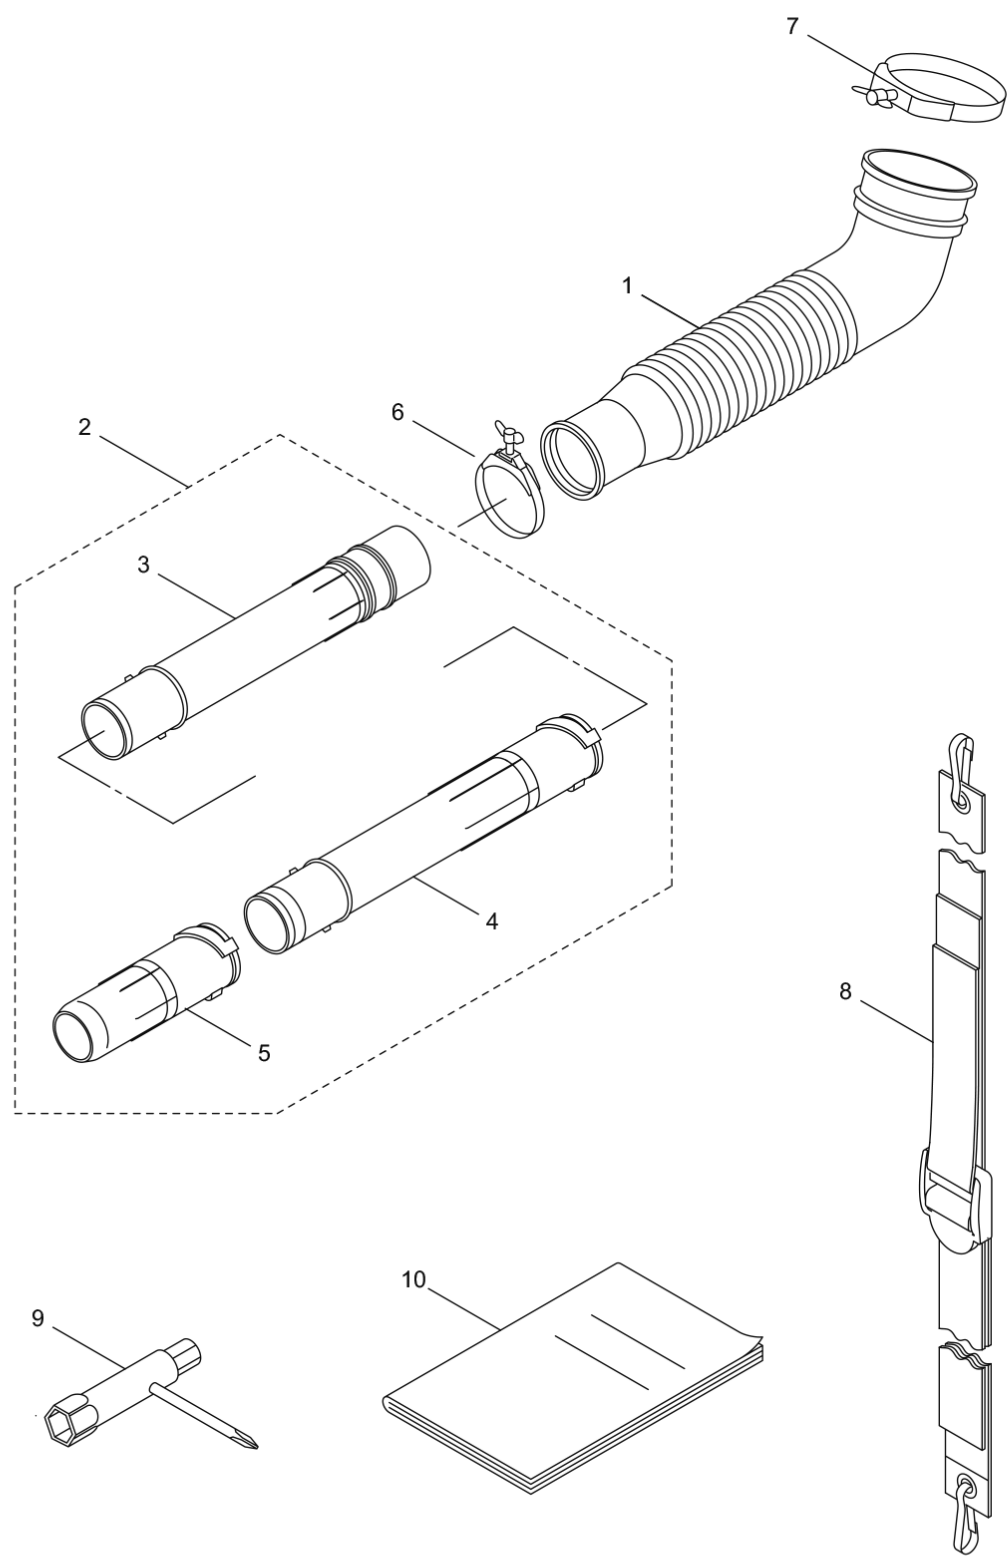

4. KJRB750
ACCESSORIES

Status	Position	Parts Number	Parts Name	Unit Quantity	Lot Order Quantity	Remarks			Maker code
	1	123413	FLEXIBLE PIPE	1					
	2	125145	PIPE ASSY	1		Incl.3-5			
	3	122395	SWIVEL PIPE	1					
	4	122400	STRAIGHT PIPE	1		510L			
	5	125146	CONE PIPE	1					
	6	128188	WIRE CLAMP	1		#85			
	7	128189	WIRE CLAMP	1		#105			
	8	125439	HIP BELT ASSY	1					
	9	127099	BOX SPANNER	1					
	10	132255		1		KJRB750