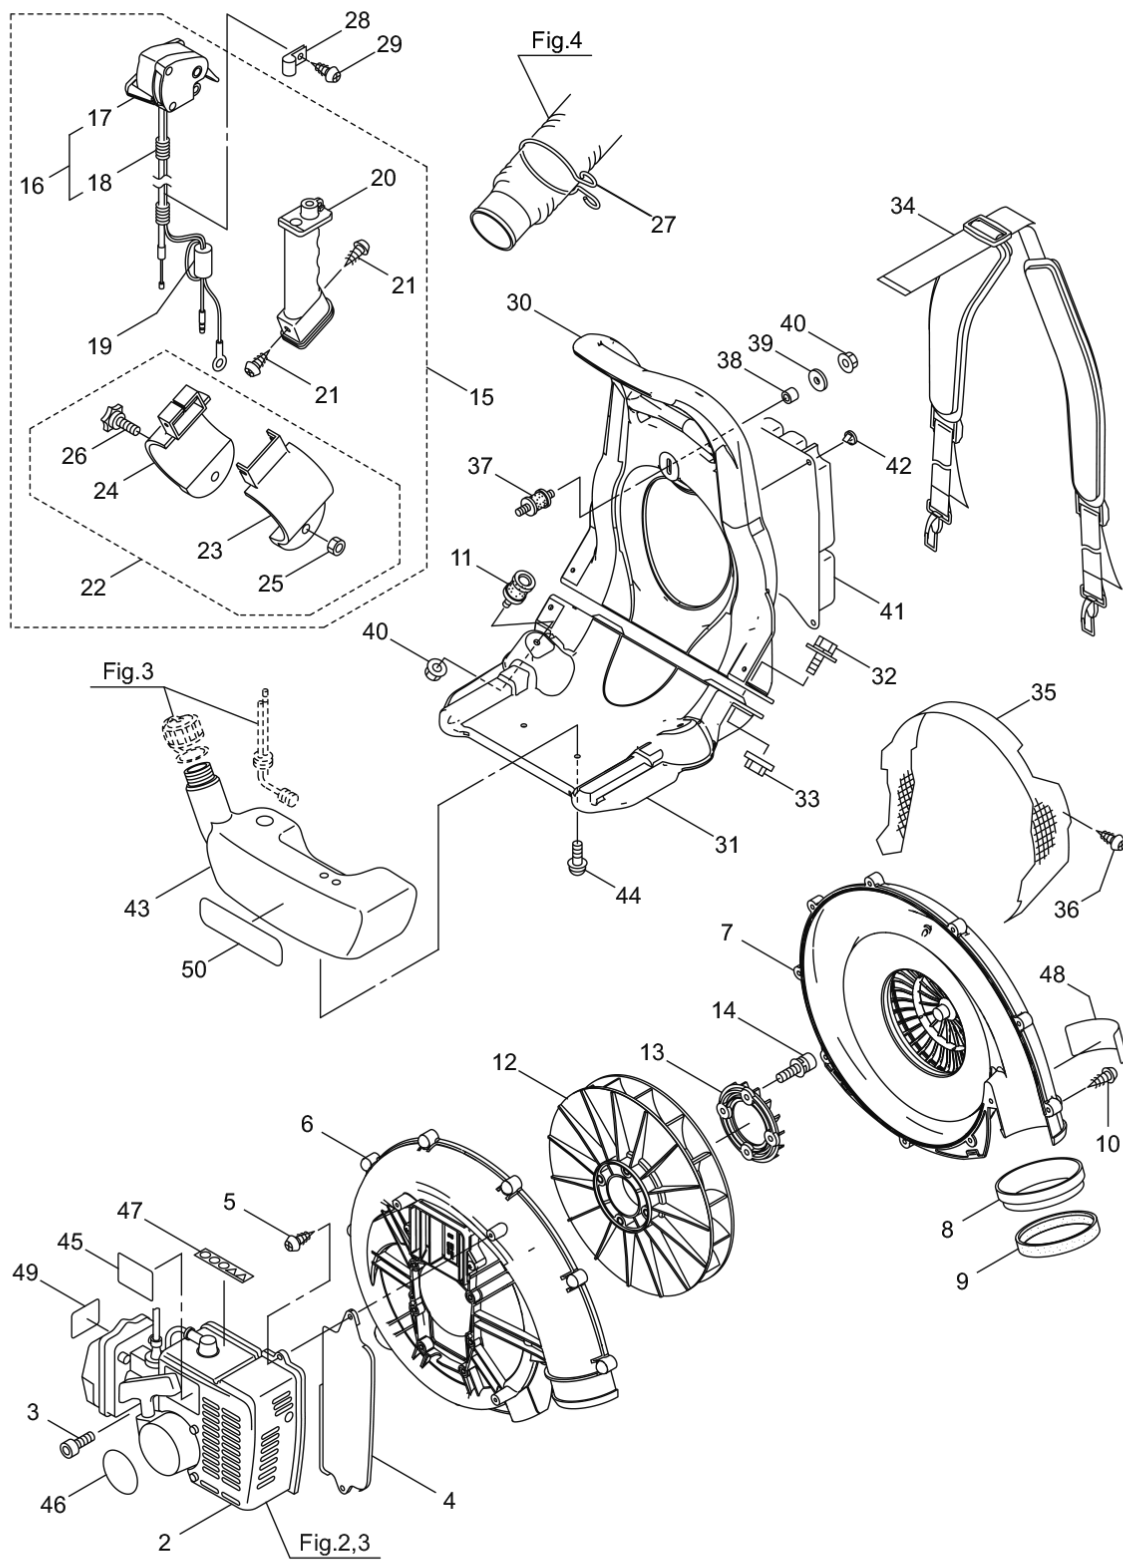

Status	Position	Parts Number	Parts Name	Unit Quantity	Lot Order Quantity	Remarks			Maker code
	1	395840	KJRB750(FIABA)	1					
	2	129624		1		TK065D-AG23			
	3	128142	BOLT	6		M6x30			
	4	125404	GASKET	1					
	5	127295	SCREW(+)	3	10	M5x16(P-type)			
	6	125405	FANCASE E ASSY	1					
	7	125410	FAN COVER S ASSY	1					
	8	119160	COLLAR	1					
	9	119161	BAND	1					
	10	129618	SCREW	10	10	M5x25			
	11	120615	BUFFER	2					
	12	128908	FAN	1					
	13	128910	PLATE FAN	1					
	14	128911	BOLT	4		M6x40(W12xT2)			
	15	126327	THROTTLE ASSY	1		Incl.16-26			
	16	126729	THROTTLE ASSY	1		Incl.17,18			
	17	125756	THROTTLE	1					
	18	126734	THROTTLE WIRE ASSY	1					
	19	129845	CORE	1					
	20	118811	HOLDER ARM	1					
	21	127297	SCREW	2	10	M5x20			
	22	122609	BAND	1		Incl.23-26			
	23	122414	HOLDER (A)	1					
	24	122416	HOLDER (B)	1					
	25	127298	NUT M6	1	5	M6			
	26	127299	BOLT	1		M6x30			
	27	127305	CLAMP	1					
	28	126049	CLAMP	1					
	29	127300	SCREW	1		M5x18			
	30	125427	BACK PACK FORM A	1					
	31	125429	BACK PACK FRAME B	1					
	32	127301	SCREW	4	5	M6x20(SM)			
	33	127228	NUT	4	10	M6			
	34	132251	KNAPSACK BAND ASSY	1					
	35	127728	SCREEN	1					
	36	127786	SCREW TAPPING	2		M5x12			
	37	101877	BUFFER	1					
	38	120616	COLLOR	1	10				
	39	120617	WASHER	1	5				
	40	127228	NUT	3	10	M6			